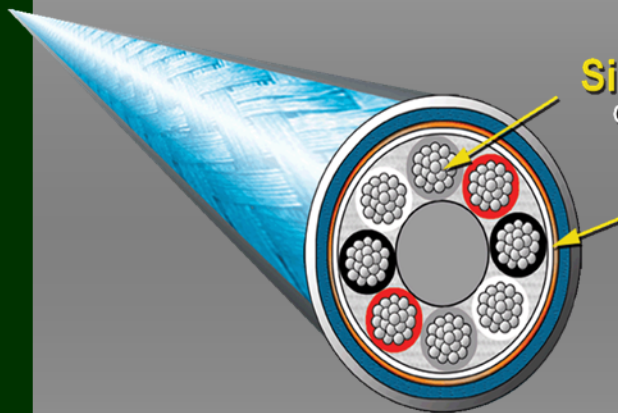

STRAIGHT WIRE

RHAPSODY S

SPEAKER CABLE

Silver Plated OFHC Conductors

Clarifies low-level dialogue and nuances

Advanced Foam Polypropylene

Helps create 3-D imaging

Helix Design

Produces authentic soundstage

Rhapsody S Advanced Helix design uses the same premium materials found in the Rhapsody S interconnect. Ideal for listeners who prefer smooth, extended highs with a warm, but never loose, bass foundation. Rendering of spatial details is accomplished with convincing weight and outstanding dynamic contrast. Rhapsody S is universally compatible with nearly all speakers. Great choice for internal bi-wiring.

LEVEL 3 - ADVANCED

INNOVATIVE TECHNOLOGY, HIGH RESOLUTION CABLES