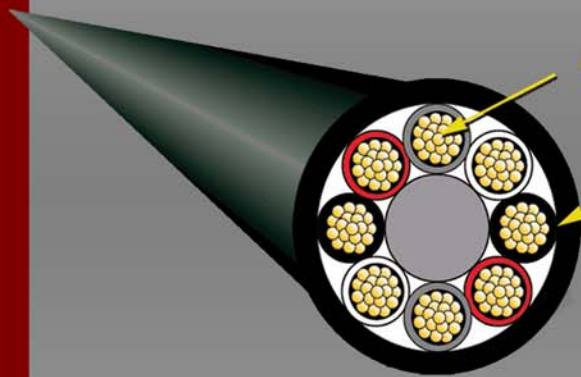

# STRAIGHT WIRE

## SYMPHONY

SPEAKER CABLE

### OFHC Copper Conductors

For accurate, uncolored presentation

### Helix Design

Produces authentic soundstage

**Symphony**, like all Level 2 cables, offers the option of internal bi-wiring for many of today's better speakers. Full, developed bass with rich midrange make Symphony is a great cable for a variety of speaker applications. **IBW** (internally bi-wireable cable)