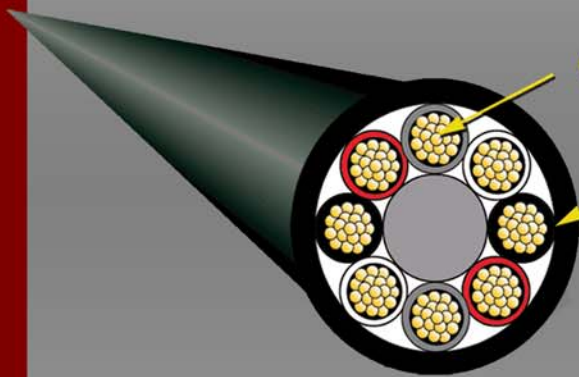

STRAIGHT WIRE

SYMPHONY

SPEAKER CABLE

OFHC Copper Conductors

For accurate, uncolored presentation

Foam TPR Insulation

For mechanical isolation and control

Helix Design

Produces authentic soundstage

Symphony, like all Level 2 cables, offers the option of internal bi-wiring for many of today's better speakers. Full, developed bass with rich midrange make Symphony is a great cable for a variety of speaker applications. **IBW** (internally bi-wireable cable)

LEVEL 2 - ENHANCED

SIGNIFICANT ADVANCEMENT BEYOND STANDARD CABLES