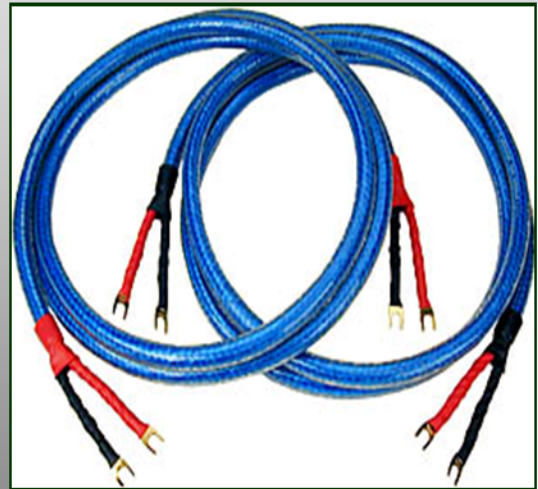

## RHAPSODY S

SPEAKER CABLE

### Silver Plated OFHC Conductors

Clarifies low-level dialogue and nuances

### Helix Design

Produces authentic soundstage

**Rhapsody S** Advanced Helix design uses the same premium materials found in the Rhapsody S interconnect. Ideal for listeners who prefer smooth, extended highs with a warm, but never loose, bass foundation. Rendering of spatial details is accomplished with convincing weight and outstanding dynamic contrast. Rhapsody S is universally compatible with nearly all speakers. Great choice for internal bi-wiring.