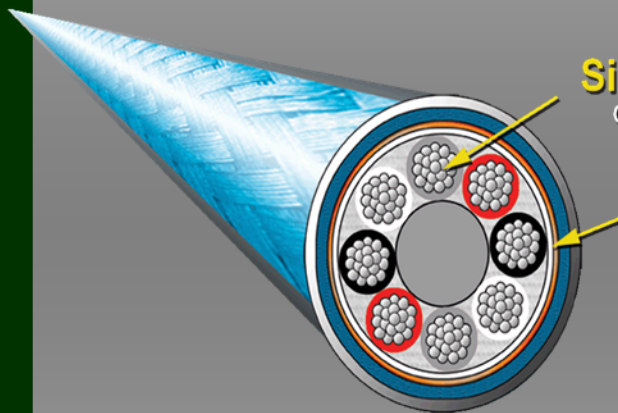

# STRAIGHT WIRE

## RHAPSODY S

SPEAKER CABLE

### Silver Plated OFHC Conductors

Clarifies low-level dialogue and nuances

### Helix Design

Produces authentic soundstage

**Rhapsody S** Advanced Helix design uses the same premium materials found in the Rhapsody S interconnect. Ideal for listeners who prefer smooth, extended highs with a warm, but never loose, bass foundation. Rendering of spatial details is accomplished with convincing weight and outstanding dynamic contrast. Rhapsody S is universally compatible with nearly all speakers. Great choice for internal bi-wiring.